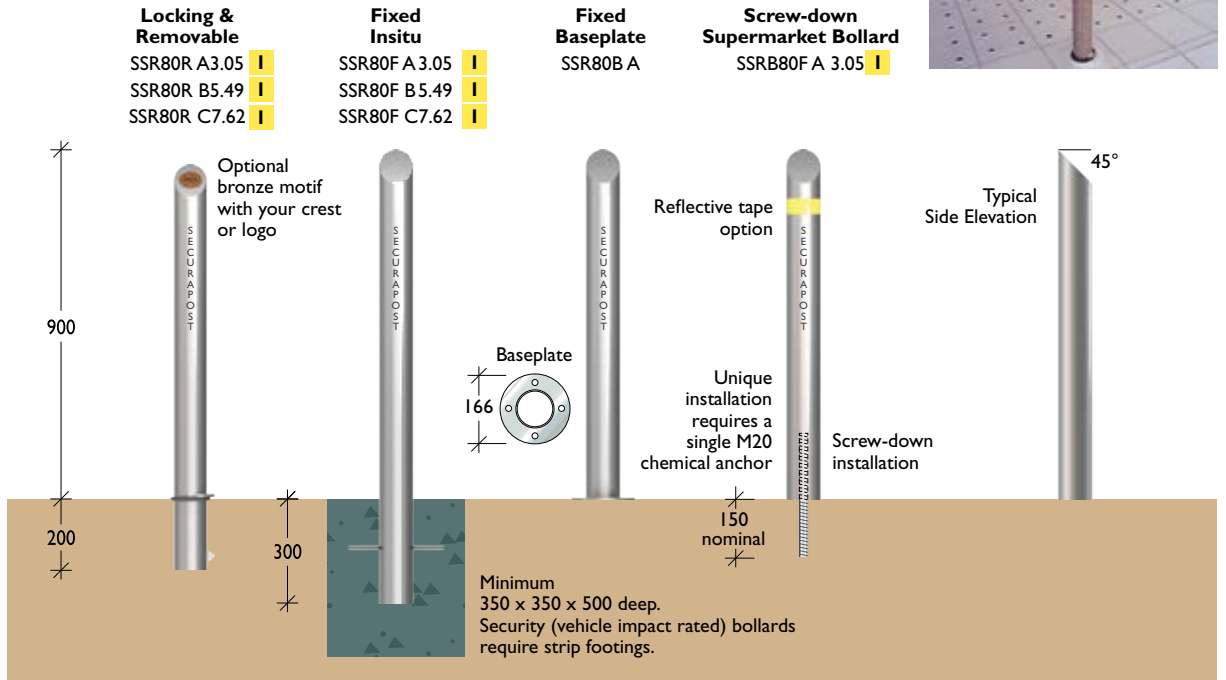

Architectural Range > Stainless Steel

1300 780 450

Regal 80NB

Material 80NB (88.9) x 3.05 / 5.49 / 7.62mm Grade 304 stainless steel pipe
Finish Linished or electro-polished

The Regal's sloping top stops rubbish placement and can also be used to house signage or branding.

Regal 100NB

Material 100NB (114.3) x 3.05 mm Grade 304 stainless steel pipe
Finish Linished or electro-polished