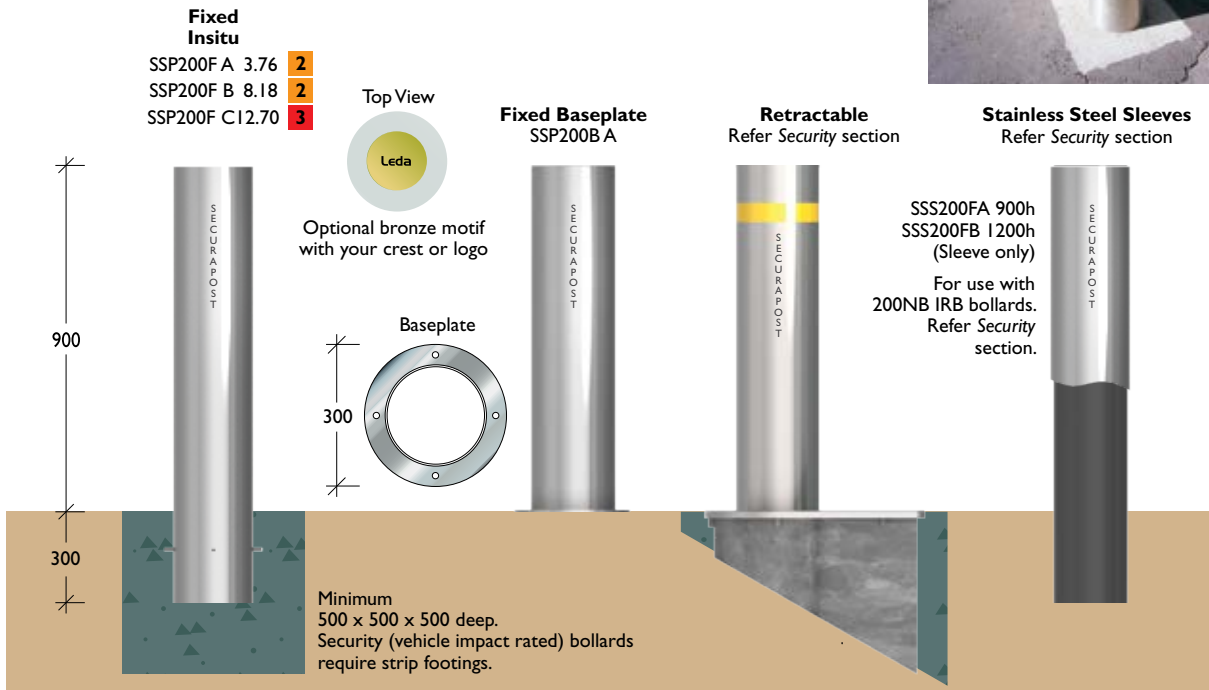

# Architectural Range > Stainless Steel

## Slimline 200NB

**Material** 200NB (219.0) x 3.76 / 8.18 / 12.70mm Grade 304 stainless steel pipe  
**Finish** Linished or electro-polished

## Slimline 300NB

**Material** 300NB (323.4) x 4.57 / 9.53 / 12.70mm Grade 304 stainless steel  
**Finish** Linished or electro-polished