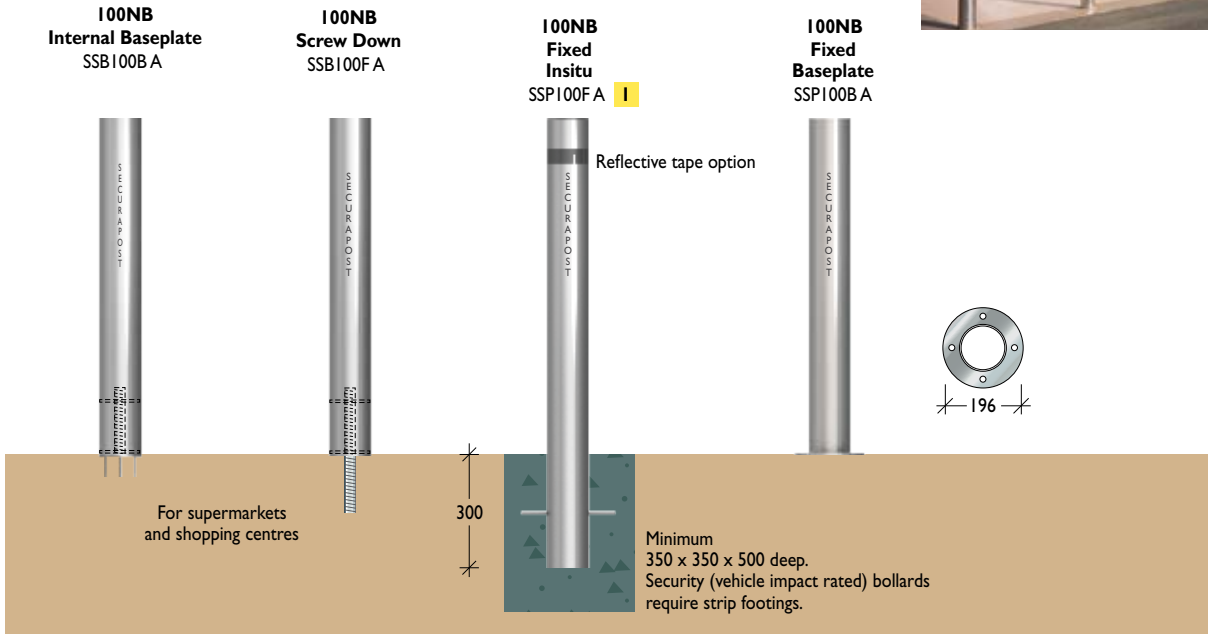

Architectural Range > Stainless Steel

Slimline 80/100NB

Material 80NB (88.9) / 100NB (114.3) x 3.05mm Grade 304 s/steel pipe
Finish Linished or electro-polished

Slimline 125NB

Material 125NB (141.3) x 3.40mm Grade 304 s/steel pipe
Finish Linished or electro-polished