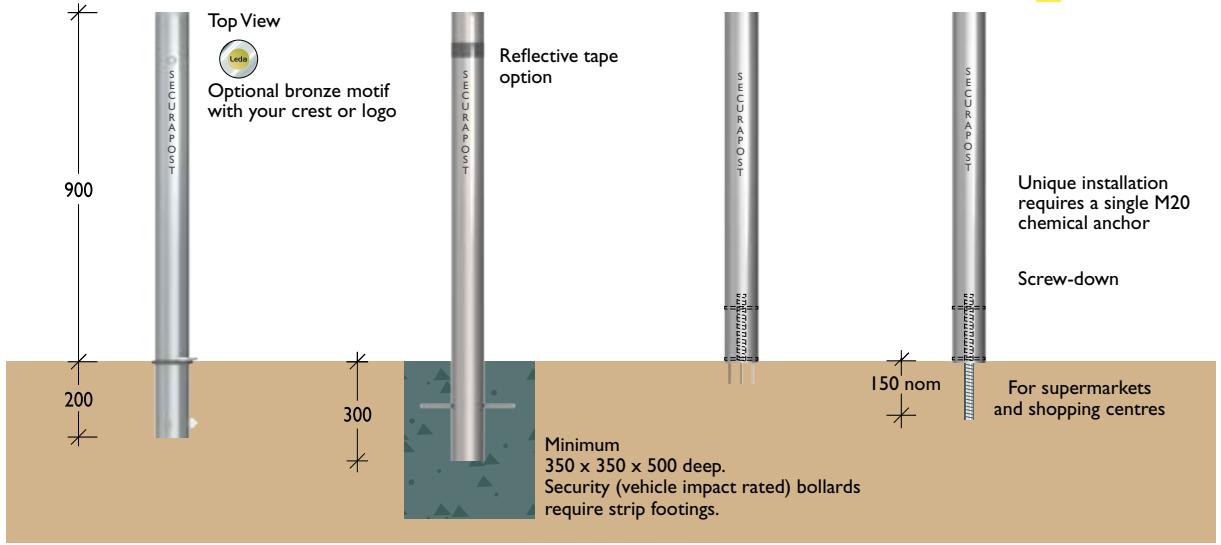

Slimline 80NB

Material 80NB (88.9) x 3.05 / 5.49 / 7.62mm Grade 304 stainless steel pipe
Finish Linished or electro-polished

Slimline bollards are the most popular and widely-used architectural bollards in Australia.

Locking & Removable

- SSP80R A3.05 **I**
- SSP80R B5.49 **I**
- SSP80R C7.62 **I**

Fixed Insitu

- SSP80F A3.05 **I**
- SSP80F B5.49 **I**
- SSP80F C7.62 **I**

Internal Baseplate
SSB80B A

Screw-down
SSB80F A 3.05 **I**

Locking & Removable

- SSP80RAS3.05 **I**

Fixed Baseplate
SSP80B A

Retractable
Refer Retractable section

Lighting
Refer Lighting section