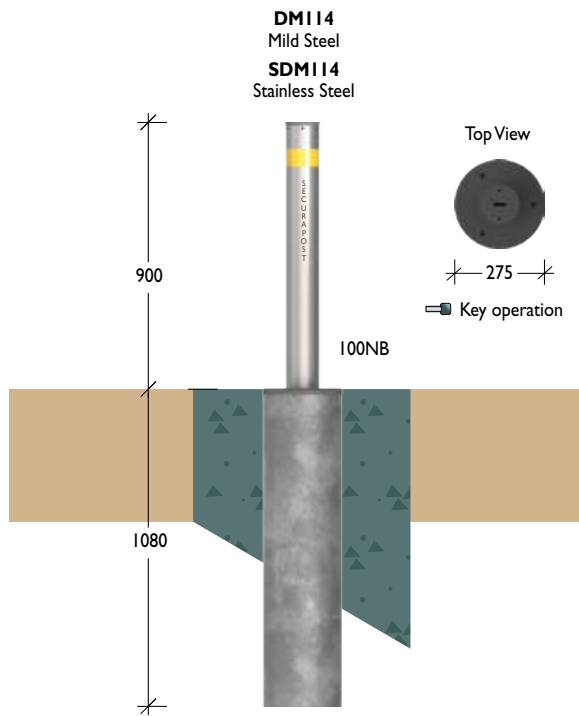

**Manual**

**Material** 100NB (Ø114) x 3.0mm Pipe  
**Finish** Mild steel Powdercoated in a range of colours  
 Stainless steel Linished

**Installation**

Leda boasts unrivalled service, advice and technical support and can assist in the installation process by:

Whatever the option, Leda has the expertise.

**Maintenance**

Leda preventative maintenance programs are recommended for all Leda retractable bollards.

**Semi Automatic**

**Material** 100NB x 6.0mm Pipe / Ø114 x 5.0mm Grade 304 stainless steel pipe  
 150NB x 7.0mm Pipe / Ø168 x 6.0mm Grade 304 stainless steel pipe  
 200NB x 6.0mm Pipe / Ø220 x 5.0mm Grade 304 stainless steel pipe  
**Finish** Mild steel Powdercoated in a range of colours  
 Stainless steel Linished